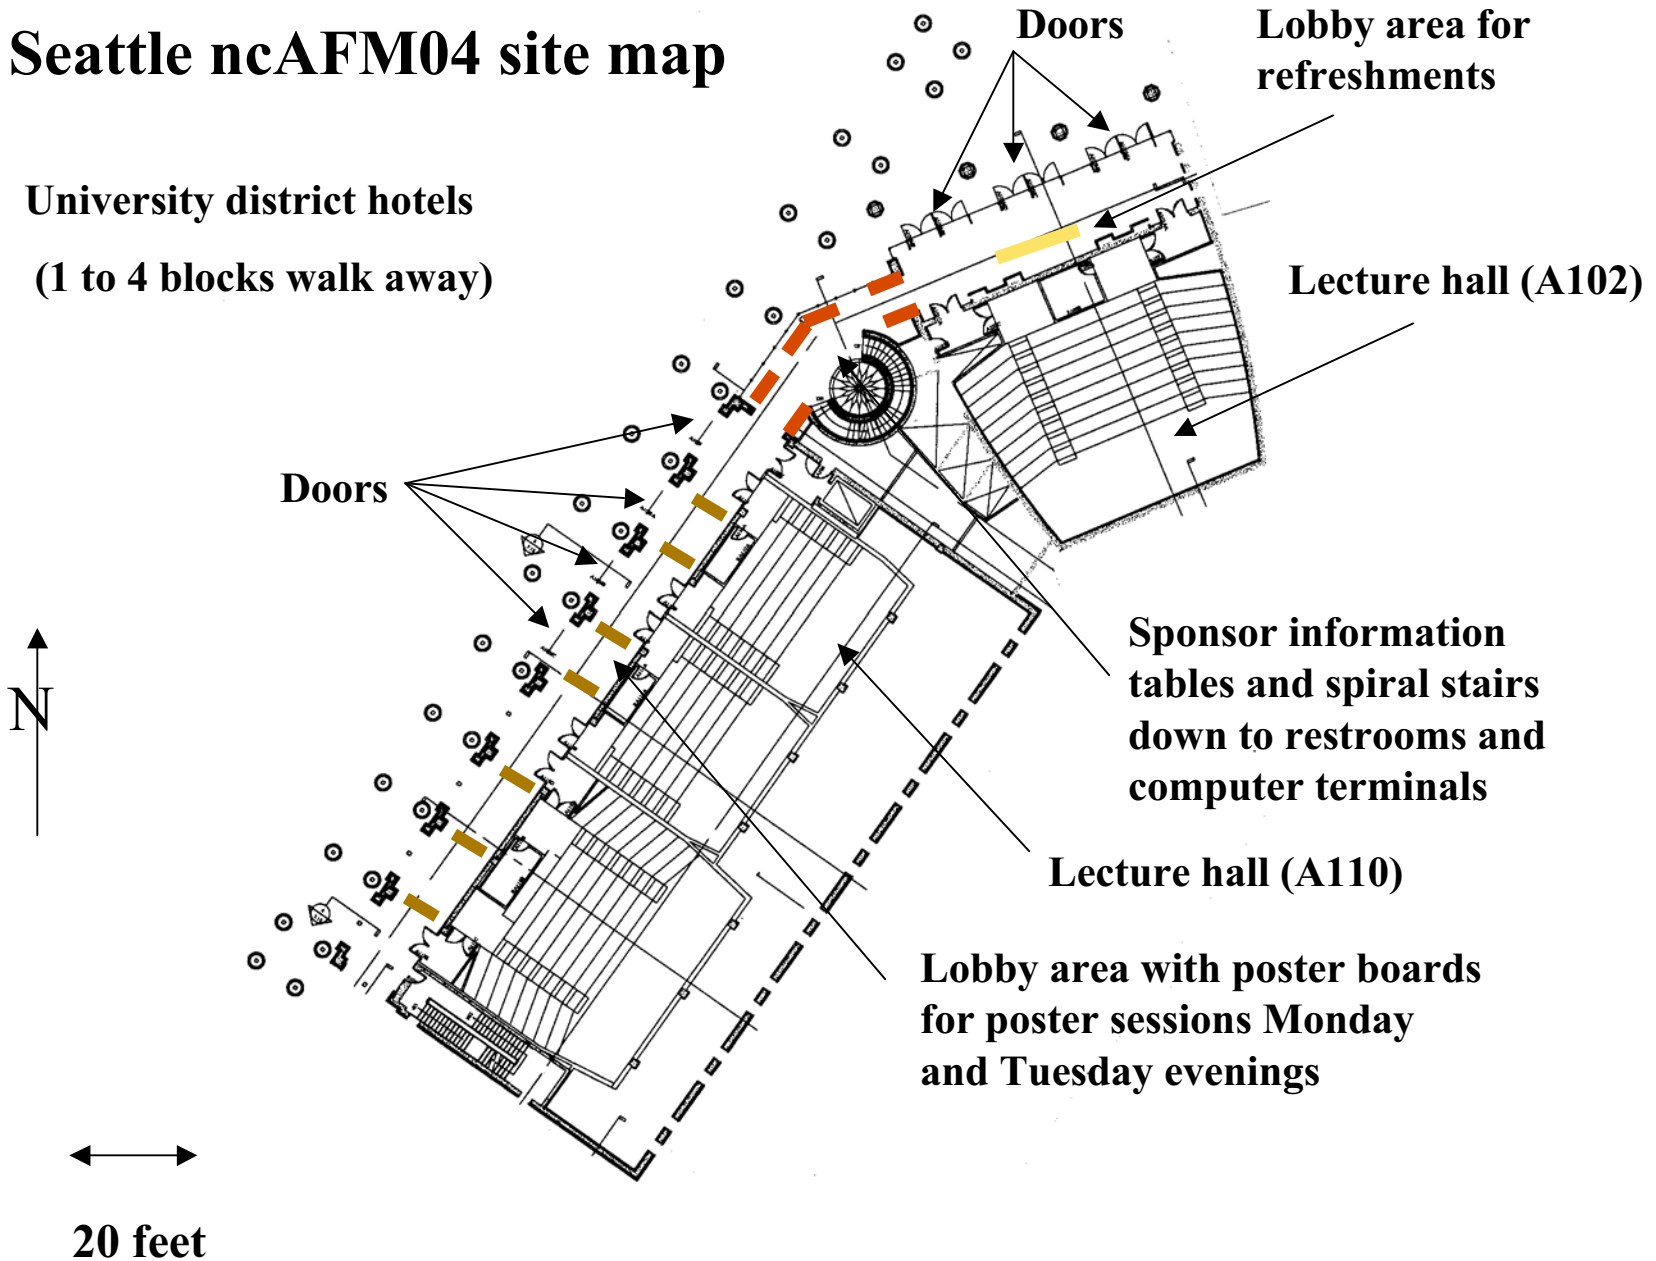

Seattle ncAFM04 site map

University district hotels
(1 to 4 blocks walk away)

20 feet